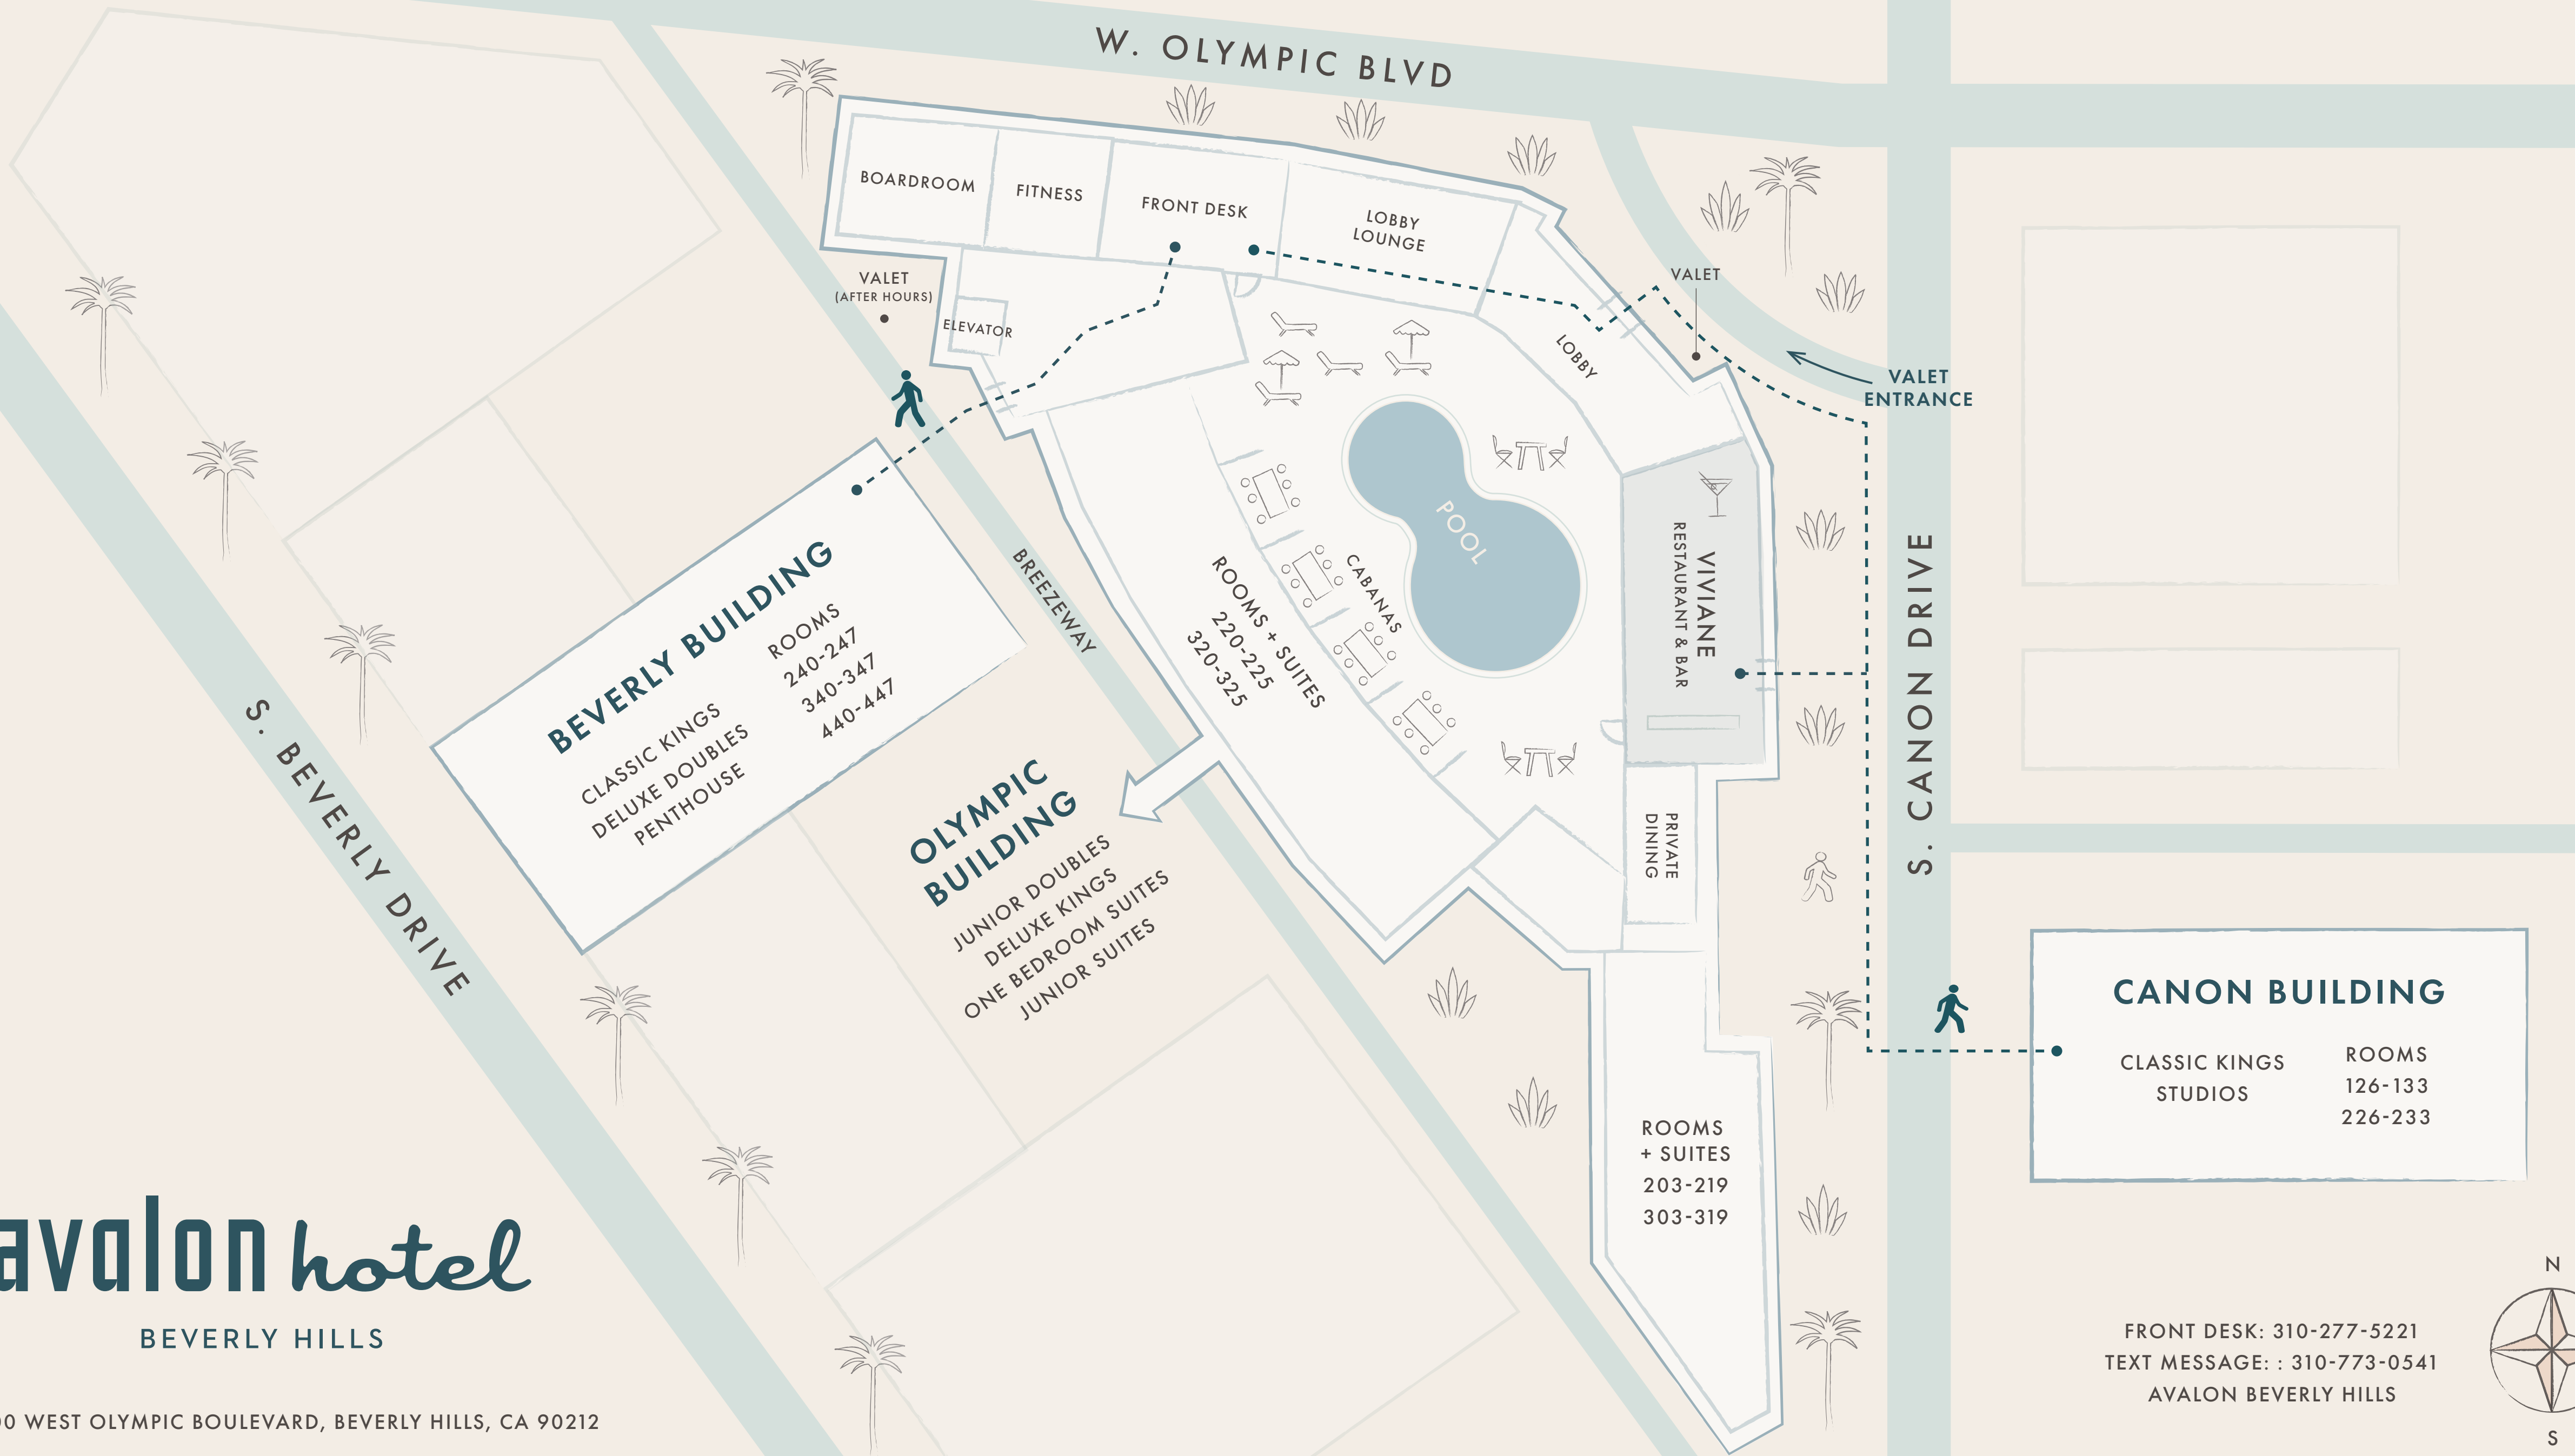

avalon hotel

BEVERLY HILLS

9400 WEST OLYMPIC BOULEVARD, BEVERLY HILLS, CA 90212

BEVERLY BUILDING
CLASSIC KINGS
DELUXE DOUBLES
PENTHOUSE
ROOMS
240-247
340-347
440-447

OLYMPIC BUILDING
JUNIOR DOUBLES
DELUXE KINGS
ONE BEDROOM SUITES
JUNIOR SUITES