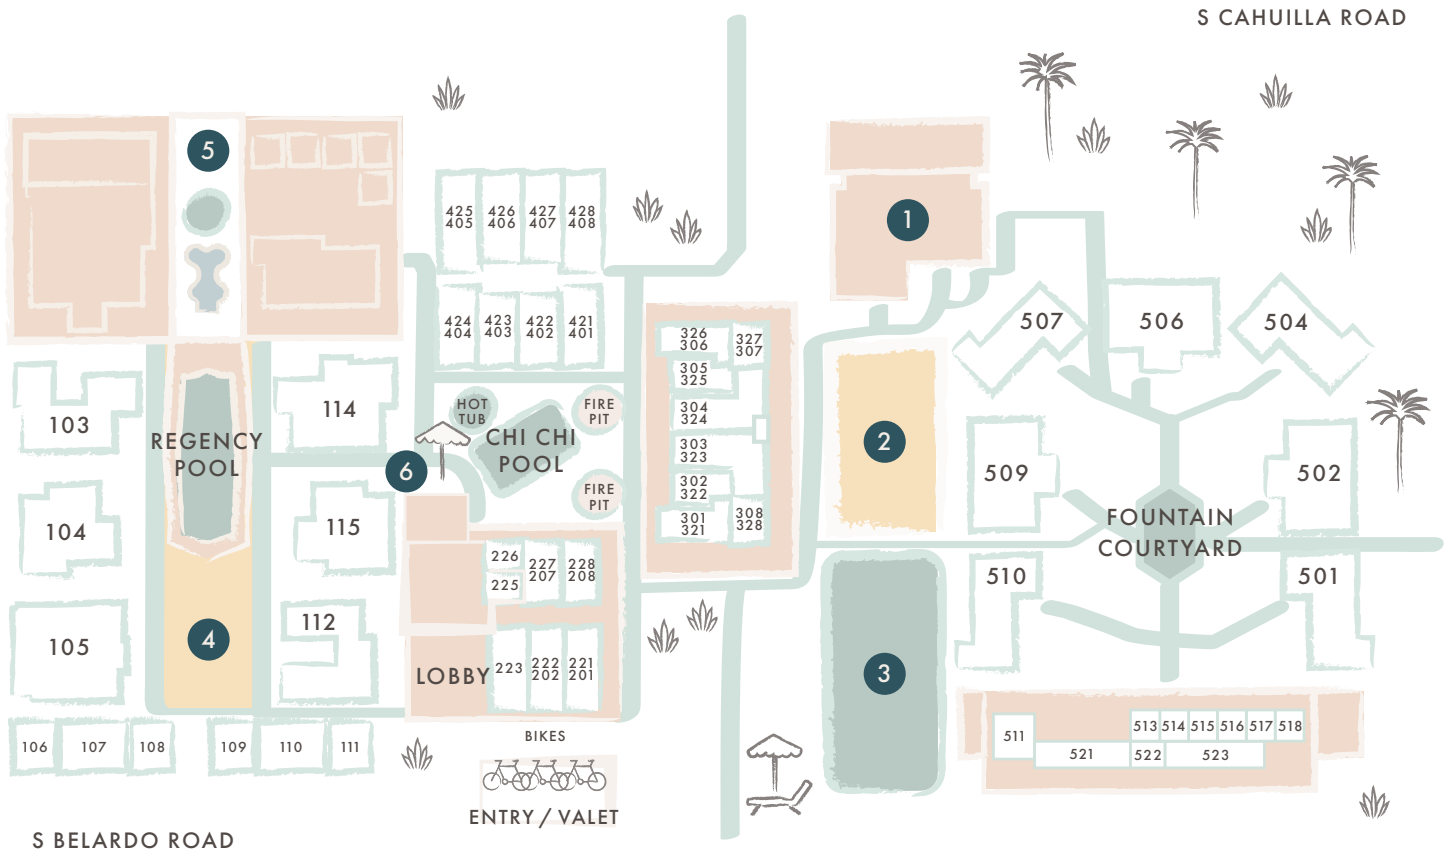

avalon hotel and bungalows

PALM SPRINGS

	FUNCTION SPACE	SQ FT	WxLxH	BANQUET	U-SHAPE	CONFERENCE	CLASSROOM	THEATER	RECEPTION
1	PRESIDIO BALLROOM	1664	52'x26' / 38'x9'11"	100	50	40	84	165	165
	PRESIDIO NORTH	676	26'x26'x9'11"	40	18	16	30	70	70
	PRESIDIO SOUTH	988	26'x28'x9'11"	60	28	24	50	90	90
2	PRESIDIO COURTYARD	1500	30'x50'	170	90	50	N/A	170	170
3	PRESIDIO POOL	1500	30'x50'	30	N/A	N/A	N/A	N/A	170
4	REGENCY COURTYARD	1200	30'x40'	100	70	32	N/A	170	170
5	SPA COURTYARD + CABANAS	576	12'x48'x10'	32	N/A	N/A	N/A	N/A	75
6	CHI CHI CABANAS	216	9'x24'x10'	22	N/A	N/A	N/A	N/A	N/A